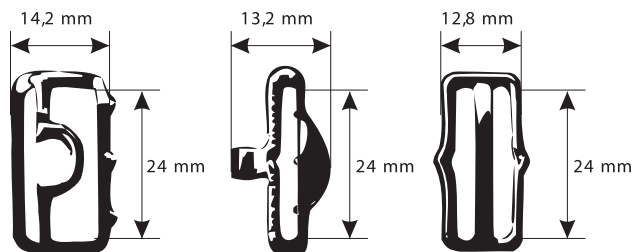

STANDARDNÍ POVRCHOVÁ ÚPRAVA
nikl

STANDARDNÍ BALENÍ
sypané: 1000 ks / krabice

Použití
Součásti určené k připevňování pánských podvazků na nohu.

STANDARD SURFACE FINISH
nickel

STANDARD PACKING
loose: 1000 pcs / box

Application
Parts for men suspender fastening.